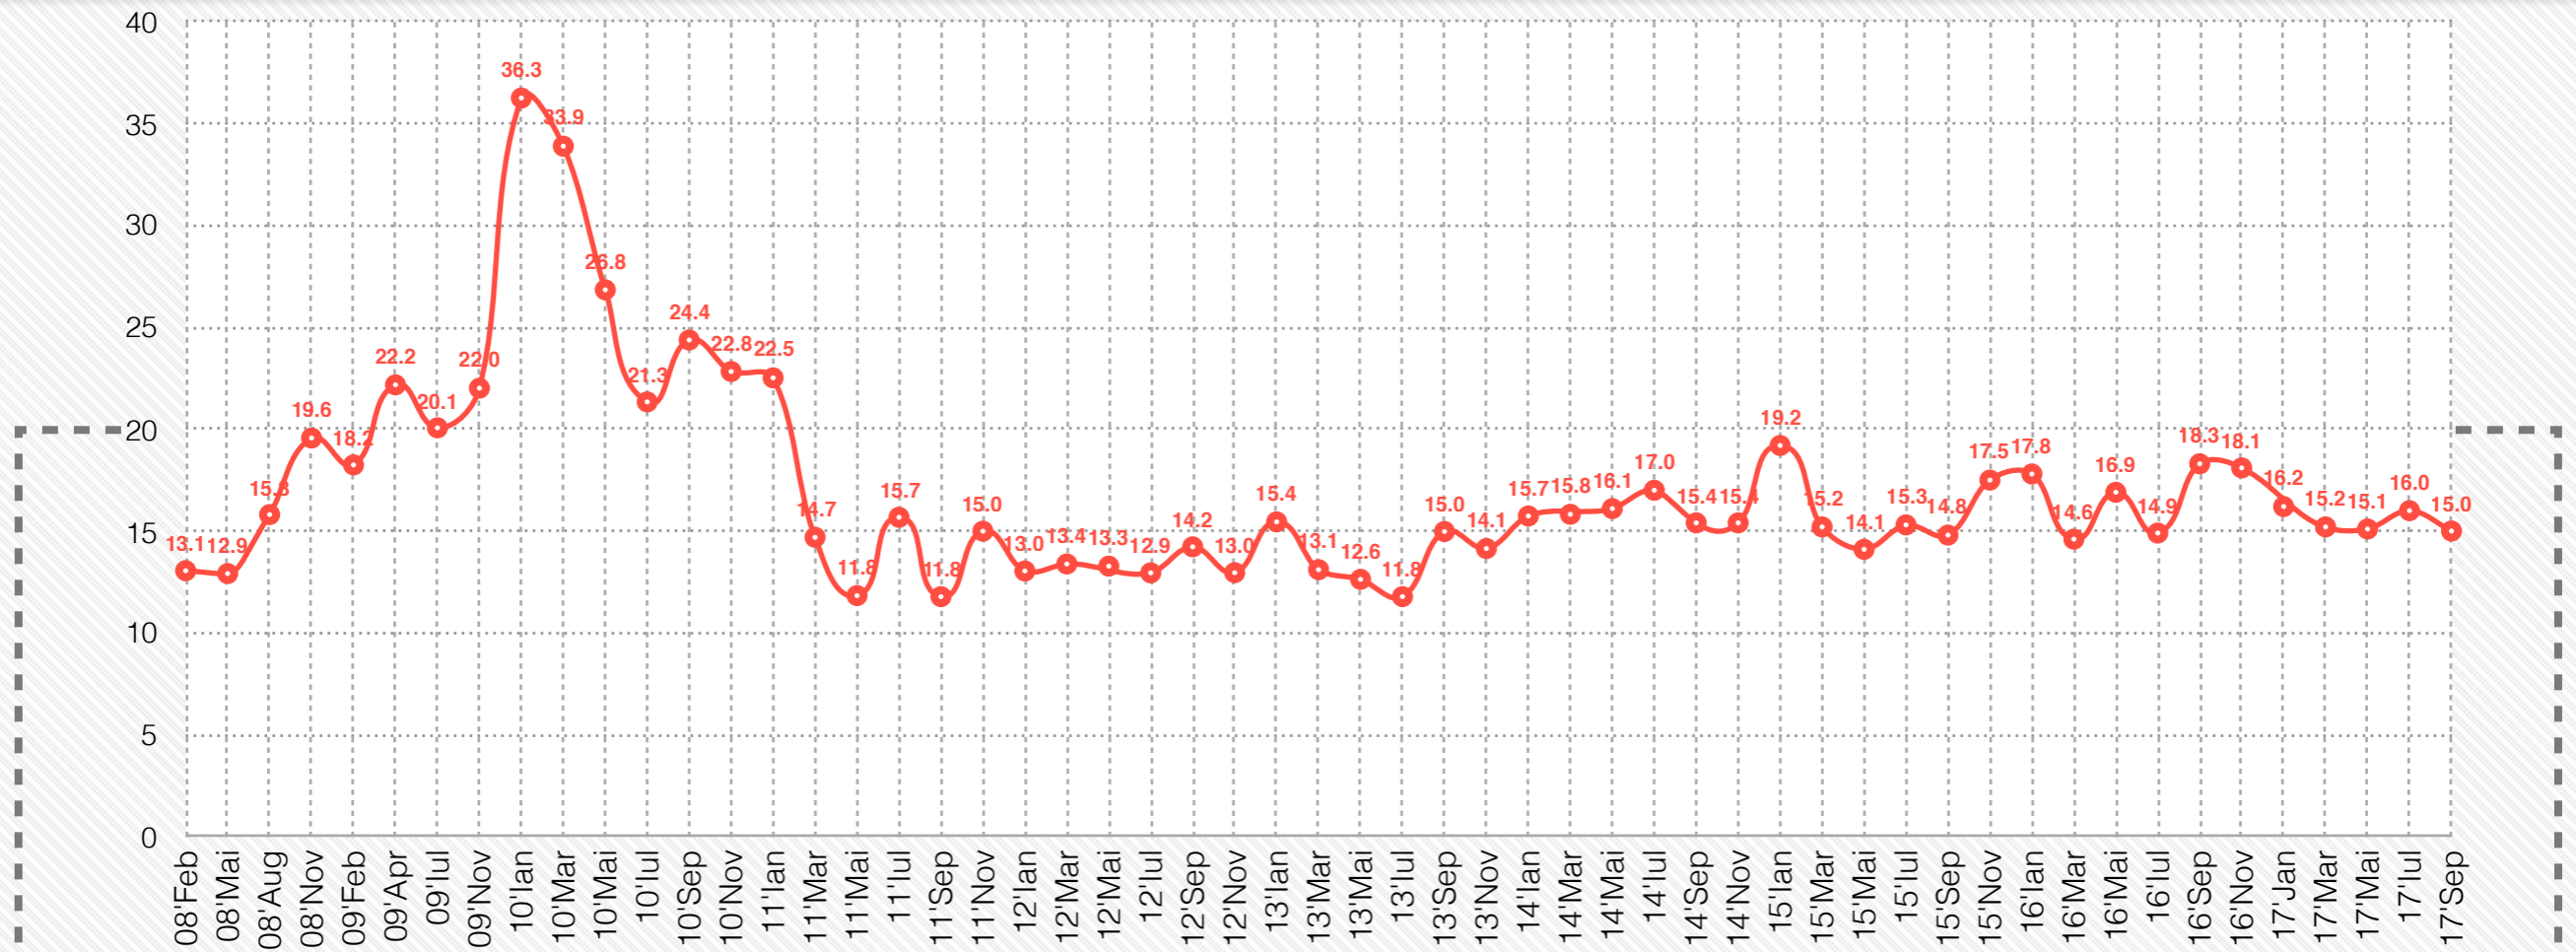

comertul ilegal cu tigarete la nivel national

The illegal trade in cigarettes at National level

evolutie / evolution

(% din total consum / % of total consumption)

Surse (Sep. vs. Iul.) / Sources (Sep. vs. Jul.)

(% din piata ilegala / % of illegal market)